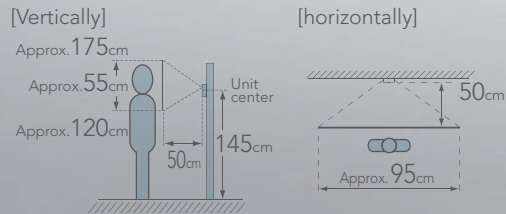

Day time with strong backlight

Night time with low light

UNIT DIMENSIONS (mm)

CAMERA POSITION

SYSTEM

For Installations Using Two Room Stations

Door station

JO-DA
Video door station,
surface mount
IP54