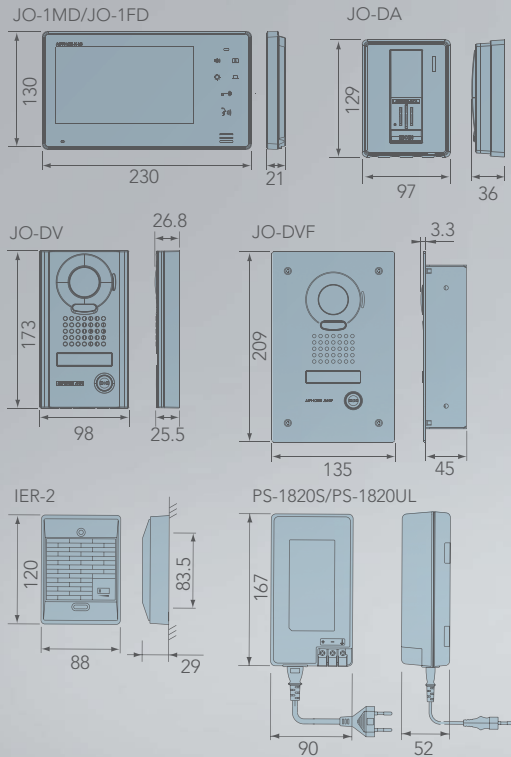

Monitor button

Option button

Screen brightness control button

The JO Series is equipped with an advanced light adjustment feature to compensate for varying light levels. If a picture is too dark, use the ADJUST feature to increase brightness at the door station.

Day time with strong backlight

Night time with low light

UNIT DIMENSIONS (mm)

CAMERA POSITION

SYSTEM

For Installations Using Two Room Stations

Door station

JO-DA
Video door station,
surface mount
IP54