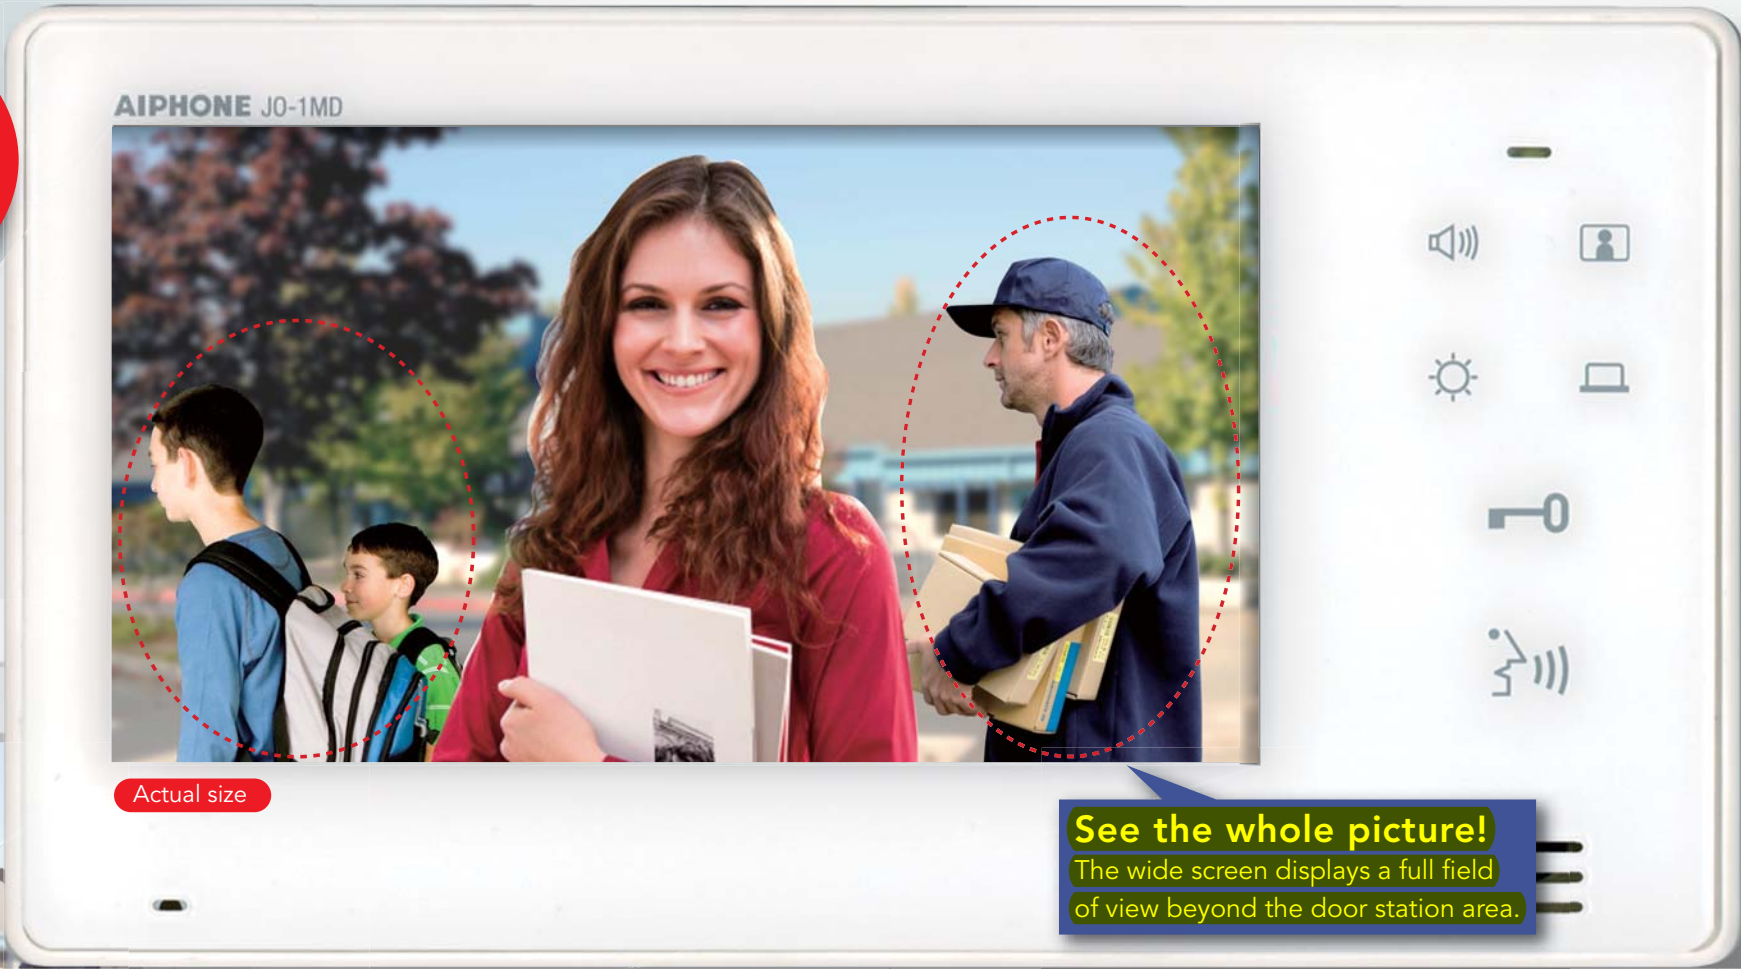

AIPHONE

7 INCH SCREEN HANDS-FREE COLOR VIDEO INTERCOM

JO series

Bringing AIPHONE 7-inch screen to Large and clear screen, streamlined

7inch
Wide screen

3.5inch
The conventional size

See the whole picture!
The wide screen displays a full field of view beyond the door station area.

The big screen enhances security by delivering high quality images on a large area.

Screen image is simulated. Actual images may vary.

everyone! features, easy operation.

Slim body
21mm

Slim design makes it a natural fit into any interior.

Whether on the job at a residence, SOHO workplace, or other business setting, the JO Series fits right in. Installs anywhere!

Simple Icons, Easy to Use!

Talk/off button

Door release button

Volume control button

Monitor button

Option button

Screen brightness control button

The JO Series is equipped with an advanced light adjustment feature to compensate for varying light levels. If a picture is too dark, use the ADJUST feature to increase brightness at the door station.